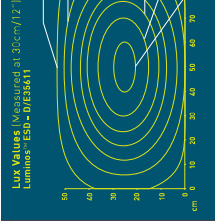

Technical Information

Light Output

Light Source
88 SMD LEDs
Lumens
1,320 lm
Lux
3,800 Lux at 30cm (12")
Colour Temperature
6,000°K daylight
Power Consumption
15W

Product Information

Colour
White
Reach
108cm (42.5")

Very wide shade 65cm (25.5")

3 brightness levels

Internal springs

Wing nut for tightening

This powerful LED lamp provides the ultimate in high light output with an exceptionally wide spread of light that is dimmable. Ideal for work benches and illuminating large surfaces. The arm has a long reach of 112cm (44.1") and can be moved easily with one hand. The shade can be positioned effortlessly, exactly where it is needed. With the addition of an optional floorstand the lamp can be easily moved for extra mobility. A piece of precision engineering, incorporating the latest high power LED technology.

Technical Information

Light Output	
Light Source	120 SMD LEDs
Lumens	1,566 lm
Lux	3,800 Lux at 30cm (12")
Colour Temperature	6,000°K daylight
Power Consumption	24W
Product Information	
Colour	Dark Grey / White
Reach	112cm (44.1")
Accessories	
Table Base	D52060
Floorstand	D53060 or D53070

Dimensions

Luminos™ ESD
D/E35600

This powerful LED lamp provides the ultimate in high light output with special conductive coatings and materials to guarantee ESD compliance. It has an exceptionally wide spread of light that is dimmable. Ideal for work benches and illuminating large surfaces. The arm has a long reach of 112cm (44.1") and can be moved easily with one hand. The shade can be positioned effortlessly, exactly where it is needed.