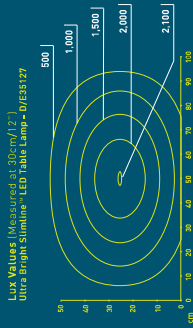

Technical Information

Light Output

Light Source
88 SMD LEDs
Lumens
1,320 lm
Lux
3,800 Lux at 30cm (12")
Colour Temperature
6,000°K daylight
Power Consumption
15W

Product Information

Colour
White
Reach
108cm (42.5")

Technical Information

Light Output	
Light Source	120 SMD LEDs
Lumens	1,566 lm
Lux	3,800 Lux at 30cm (12")
Colour Temperature	6,000°K daylight
Power Consumption	24W
Product Information	
Colour	Black
Reach	112cm (44.1")

Dimensions

Luminos™ ESD
D/E35611

ULTRA BRIGHT SLIMLINE™

D/E35127

WIDE & EVEN LIGHT COVERAGE

LONG REACH ADJUSTABLE ARM WITH ROTATING SHADE

SLIM & CONTEMPORARY DESIGN

TOUCH SWITCH DIMMER WITH POWERFUL LEDs

SLIMLINE™ TABLE BASE D52107

Available separately

This powerful, slim, LED table lamp allows a clear view over a large work area. It provides a long arm reach of 73cm (28.7") and wide, even light coverage. The daylight LEDs provide bright illumination that is dimmable. The double flexible arm allows accurate positioning. Supplied with a table clamp. An optional table base is available separately.