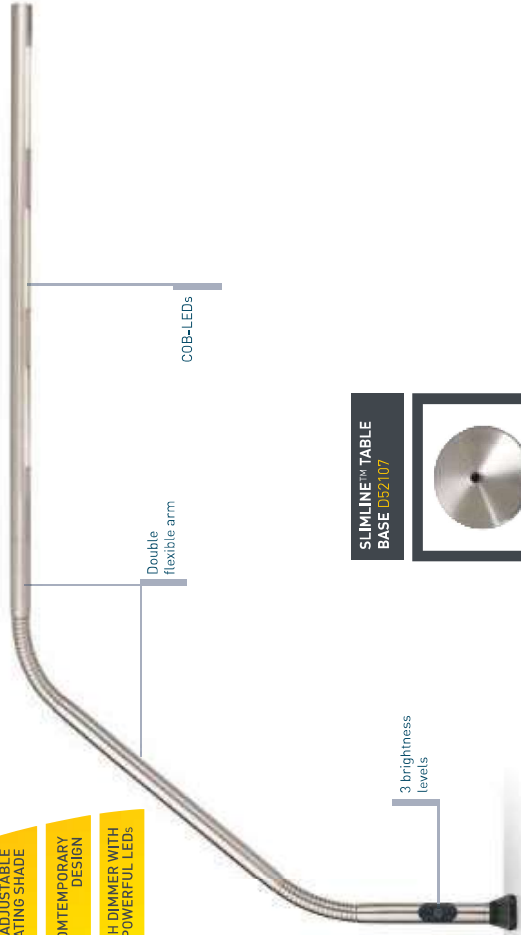

Very wide shade 65cm (25.5")

3 brightness levels

Internal springs

Wing nut for tightening

This powerful LED lamp provides the ultimate in high light output with an exceptionally wide spread of light that is dimmable. Ideal for work benches and illuminating large surfaces. The arm has a long reach of 112cm (44.1") and can be moved easily with one hand. The shade can be positioned effortlessly, exactly where it is needed. With the addition of an optional floorstand the lamp can be easily moved for extra mobility. A piece of precision engineering, incorporating the latest high power LED technology.

Technical Information

Light Output	
Light Source	120 SMD LEDs
Lumens	1,566 lm
Lux	3,800 Lux at 30cm (12")
Colour Temperature	6,000°K daylight
Power Consumption	24W
Product Information	
Colour	Black
Reach	112cm (44.1")

Dimensions

Luminos™ ESD
D/E35611

ULTRA BRIGHT SLIMLINE™

D/E35127

WIDE & EVEN LIGHT COVERAGE

LONG REACH ADJUSTABLE ARM WITH ROTATING SHADE

SLIM & CONTEMPORARY DESIGN

TOUCH SWITCH DIMMER WITH POWERFUL LEDs

SLIMLINE™ TABLE BASE D52107

Available separately

This powerful, slim, LED table lamp allows a clear view over a large work area. It provides a long arm reach of 73cm (28.7") and wide, even light coverage. The daylight LEDs provide bright illumination that is dimmable. The double flexible arm allows accurate positioning. Supplied with a table clamp. An optional table base is available separately.