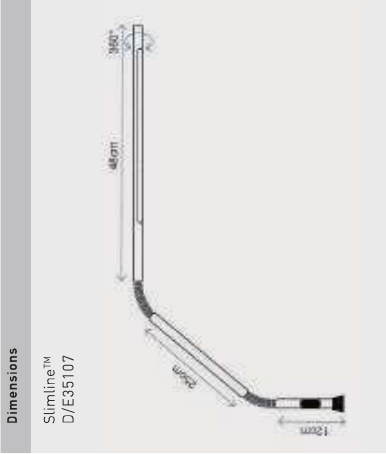

Dimensions
Slimline™
D/E35107