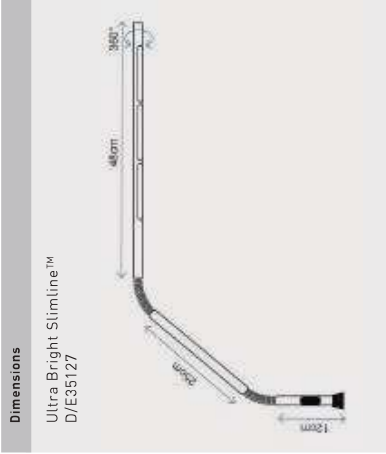

Technical Information

Light Output	
Light Source	3 x COB LEDs
Lumens	614 lm
Lux	2,100 Lux at 30cm (12")
Colour Temperature	6,000°K daylight
Power Consumption	9W
Product Information	
Colour	Brushed chrome
Reach	73cm (28.7")
Accessories	
Slimline Table Base	
D52107	

Dimensions
Ultra Bright Slimline™
D/E35127

SLIMLINE™

D/E35107

WIDE & EVEN LIGHT COVERAGE

LONG REACH ADJUSTABLE ARM WITH ROTATING SHADE

SLIM & CONTEMPORARY DESIGN

BRIGHT LEDs