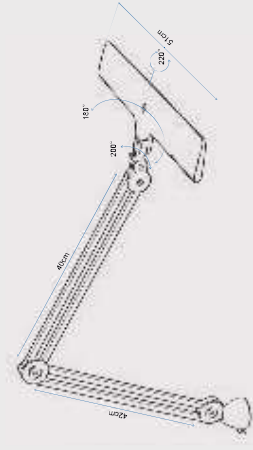

Dimensions

Lumi™ task lamp
D/E35500

Our task lamps are designed to offer professional users the very best light quality. Combining modern aesthetics, high performing ergonomics and optimally adjustable light intensity over a wide area, they can be positioned exactly where required providing the right amount of light for any task. They include the following features:

- **The latest innovative SMD LED technology & advanced design** - To achieve maximum light output that is dimmable, energy saving and long lasting
- **Daylight colour balanced light** - Exceptional clarity from 6,000°K daylight SMD LEDs with high contrast and dimming control for detailed inspection
- **High performing ergonomics** - Effortless movement and accurate positioning for perfect viewing of detail
- **Robust and high performance materials** - Materials specially selected for their strength, performance and reliability in demanding environments
- **ESD safe design** - For work in electrostatic protected areas our ESD models use carbon fibre and special conductive coatings