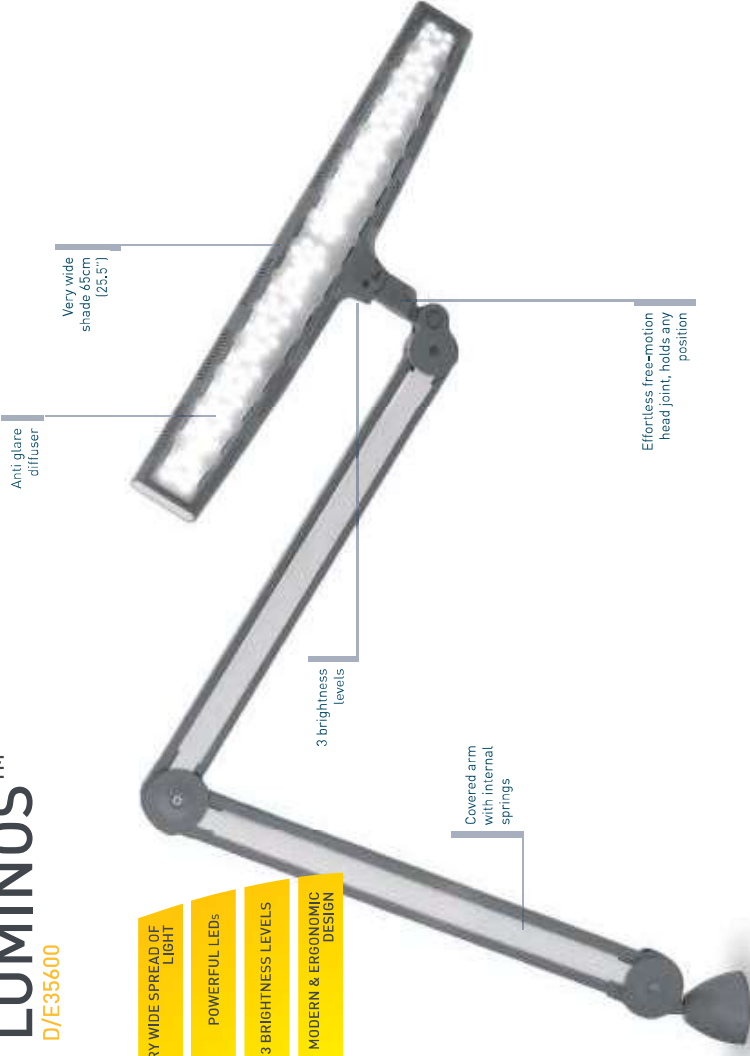

TASK LAMPS

LUMI™ D/E35500

3,800 LUX AT 30CM (12")

ENERGY CONSUMPTION 15W

2 BRIGHTNESS LEVELS

LONG REACH ARM
108CM (42.5")

Ideal to use on any work space, the Lumi™ is a professional workstation lamp that enables you to see fine details. The large shade can be smoothly adjusted vertically, horizontally and laterally to any desired position. The dimmable light allows easy adjustment when less light is required.

LUMINOS™

D/E35600

VERY WIDE SPREAD OF LIGHT

POWERFUL LEDs

3 BRIGHTNESS LEVELS

MODERN & ERGONOMIC DESIGN

Anti glare diffuser

Very wide shade 65cm (25.5")

Very wide shade 65cm (25.5")

3 brightness levels

Internal springs

Wing nut for tightening

This powerful LED lamp provides the ultimate in high light output with an exceptionally wide spread of light that is dimmable. Ideal for work benches and illuminating large surfaces. The arm has a long reach of 112cm (44.1") and can be moved easily with one hand. The shade can be positioned effortlessly, exactly where it is needed. With the addition of an optional floorstand the lamp can be easily moved for extra mobility. A piece of precision engineering, incorporating the latest high power LED technology.

Dimensions

Luminos™ ESD
D/E35600

This powerful LED lamp provides the ultimate in high light output with special conductive coatings and materials to guarantee ESD compliance. It has an exceptionally wide spread of light that is dimmable. Ideal for work benches and illuminating large surfaces. The arm has a long reach of 112cm (44.1") and can be moved easily with one hand. The shade can be positioned effortlessly, exactly where it is needed.