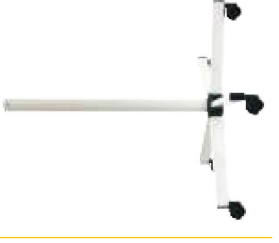

Very wide shade 65cm (25.5")

3 brightness levels

Internal springs

Wing nut for tightening

This powerful LED lamp provides the ultimate in high light output with an exceptionally wide spread of light that is dimmable. Ideal for work benches and illuminating large surfaces. The arm has a long reach of 112cm (44.1") and can be moved easily with one hand. The shade can be positioned effortlessly, exactly where it is needed. With the addition of an optional floorstand the lamp can be easily moved for extra mobility. A piece of precision engineering, incorporating the latest high power LED technology.

Dimensions

Luminos™ ESD
D/E35600

This powerful LED lamp provides the ultimate in high light output with special conductive coatings and materials to guarantee ESD compliance. It has an exceptionally wide spread of light that is dimmable. Ideal for work benches and illuminating large surfaces. The arm has a long reach of 112cm (44.1") and can be moved easily with one hand. The shade can be positioned effortlessly, exactly where it is needed.

WALL BRACKET

D90578

- Allows lamp to be secured to a flat vertical surface
- Compatible with all lamps (except 25151, 25171, 25181, 35127, 35611)

WORK BENCH BRACKET

D90577

- Allows lamp to be secured to a flat horizontal surface
- Compatible with all lamps (except 25151, 25171, 25181, 35127, 35611)

FLOORSTANDS

PREMIUM

D53060

- Extra strong construction
- Compatible with all lamps (except 25151, 25171, 25181, 35127, 35611)

STANDARD

D53070

- Compatible with all lamps (except 25151, 25171, 25181, 35127, 35611)