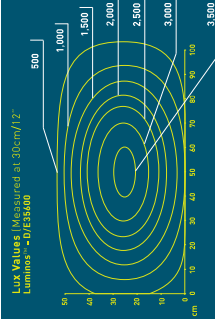

Technical Information

Light Output

Light Source
88 SMD LEDs
Lumens
1,320 lm
Lux
3,800 Lux at 30cm (12")
Colour Temperature
6,000°K daylight
Power Consumption
15W

Product Information

Colour
White
Reach
108cm (42.5")

LUMINOS™

D/E35600

VERY WIDE SPREAD OF LIGHT

POWERFUL LEDs

3 BRIGHTNESS LEVELS

MODERN & ERGONOMIC DESIGN

Anti glare diffuser

Very wide shade 65cm (25.5")

Very wide shade 65cm (25.5")

3 brightness levels

Internal springs

Wing nut for tightening

This powerful LED lamp provides the ultimate in high light output with an exceptionally wide spread of light that is dimmable. Ideal for work benches and illuminating large surfaces. The arm has a long reach of 112cm (44.1") and can be moved easily with one hand. The shade can be positioned effortlessly, exactly where it is needed. With the addition of an optional floorstand the lamp can be easily moved for extra mobility. A piece of precision engineering, incorporating the latest high power LED technology.