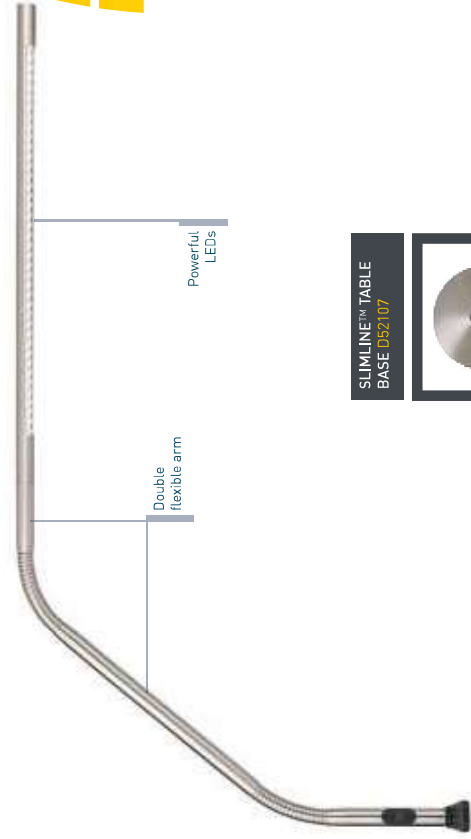

SLIMLINE™ TABLE BASE D52107

Available separately

This powerful, slim, LED table lamp allows a clear view over a large work area. It provides a long arm reach of 73cm (28.7") and wide, even light coverage. The daylight LEDs provide bright illumination that is dimmable. The double flexible arm allows accurate positioning. Supplied with a table clamp. An optional table base is available separately.

Technical Information

Light Output	
Light Source	3 x COB LEDs
Lumens	614 lm
Lux	2,100 Lux at 30cm (12")
Colour Temperature	6,000°K daylight
Power Consumption	9W
Product Information	
Colour	Brushed chrome
Reach	73cm (28.7")
Accessories	
Slimline Table Base	
D52107	

Dimensions
Ultra Bright Slimline™
D/E35127

SLIMLINE™

D/E35107

WIDE & EVEN LIGHT COVERAGE

LONG REACH ADJUSTABLE ARM WITH ROTATING SHADE

SLIM & CONTEMPORARY DESIGN

BRIGHT LEDs

SLIMLINE™ TABLE BASE D52107

Available separately

The brushed chrome Slimline™ allows a clear view over a large work area. The daylight LEDs provide bright illumination and the slim head design gives shadow-free lighting. The two flex points allow to swiftly direct the light over the desired area.